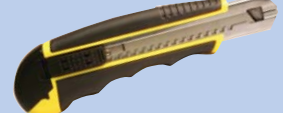

Heavy Duty Snap Blade Knife

Garvey Item# CUT-40459
Item# 40459
Includes 6 8-point breakaway blades.
Blades reload automatically.
Premium rubber grip