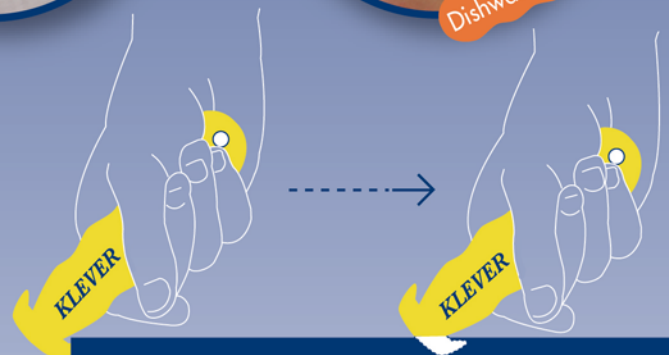

- *PROTECTIVE* - Klever Kutter's recessed blade helps prevent accidental contact, reducing the possibility of personal injury, lost productivity and potential lawsuits.
- *DISPOSABLE* - After its useful life, Klever Kutter can be conveniently discarded or recycled, eliminating the need to handle or replace used blades.
- *SHIELDED* - With its shielded cutting area, Klever Kutter reduces the risk of damaging merchandise while cutting packaging.

VERSATILE

Klever Kutter meets the needs of a variety of applications. It features twin blade surfaces for twice as many cuts.

EASY

With Klever Kutter, opening boxes and packaging is simple.

1 Angled hook punctures the material.

2 Blade quickly cuts through packaging.

For more information, ask your Garvey Representative or contact us at:

800-543-1908 or GarveyCares@coscoindustries.com.

Garvey Products, Inc. • 871 Redna Terrace • Cincinnati, OH 45215 • www.GarveyProducts.com